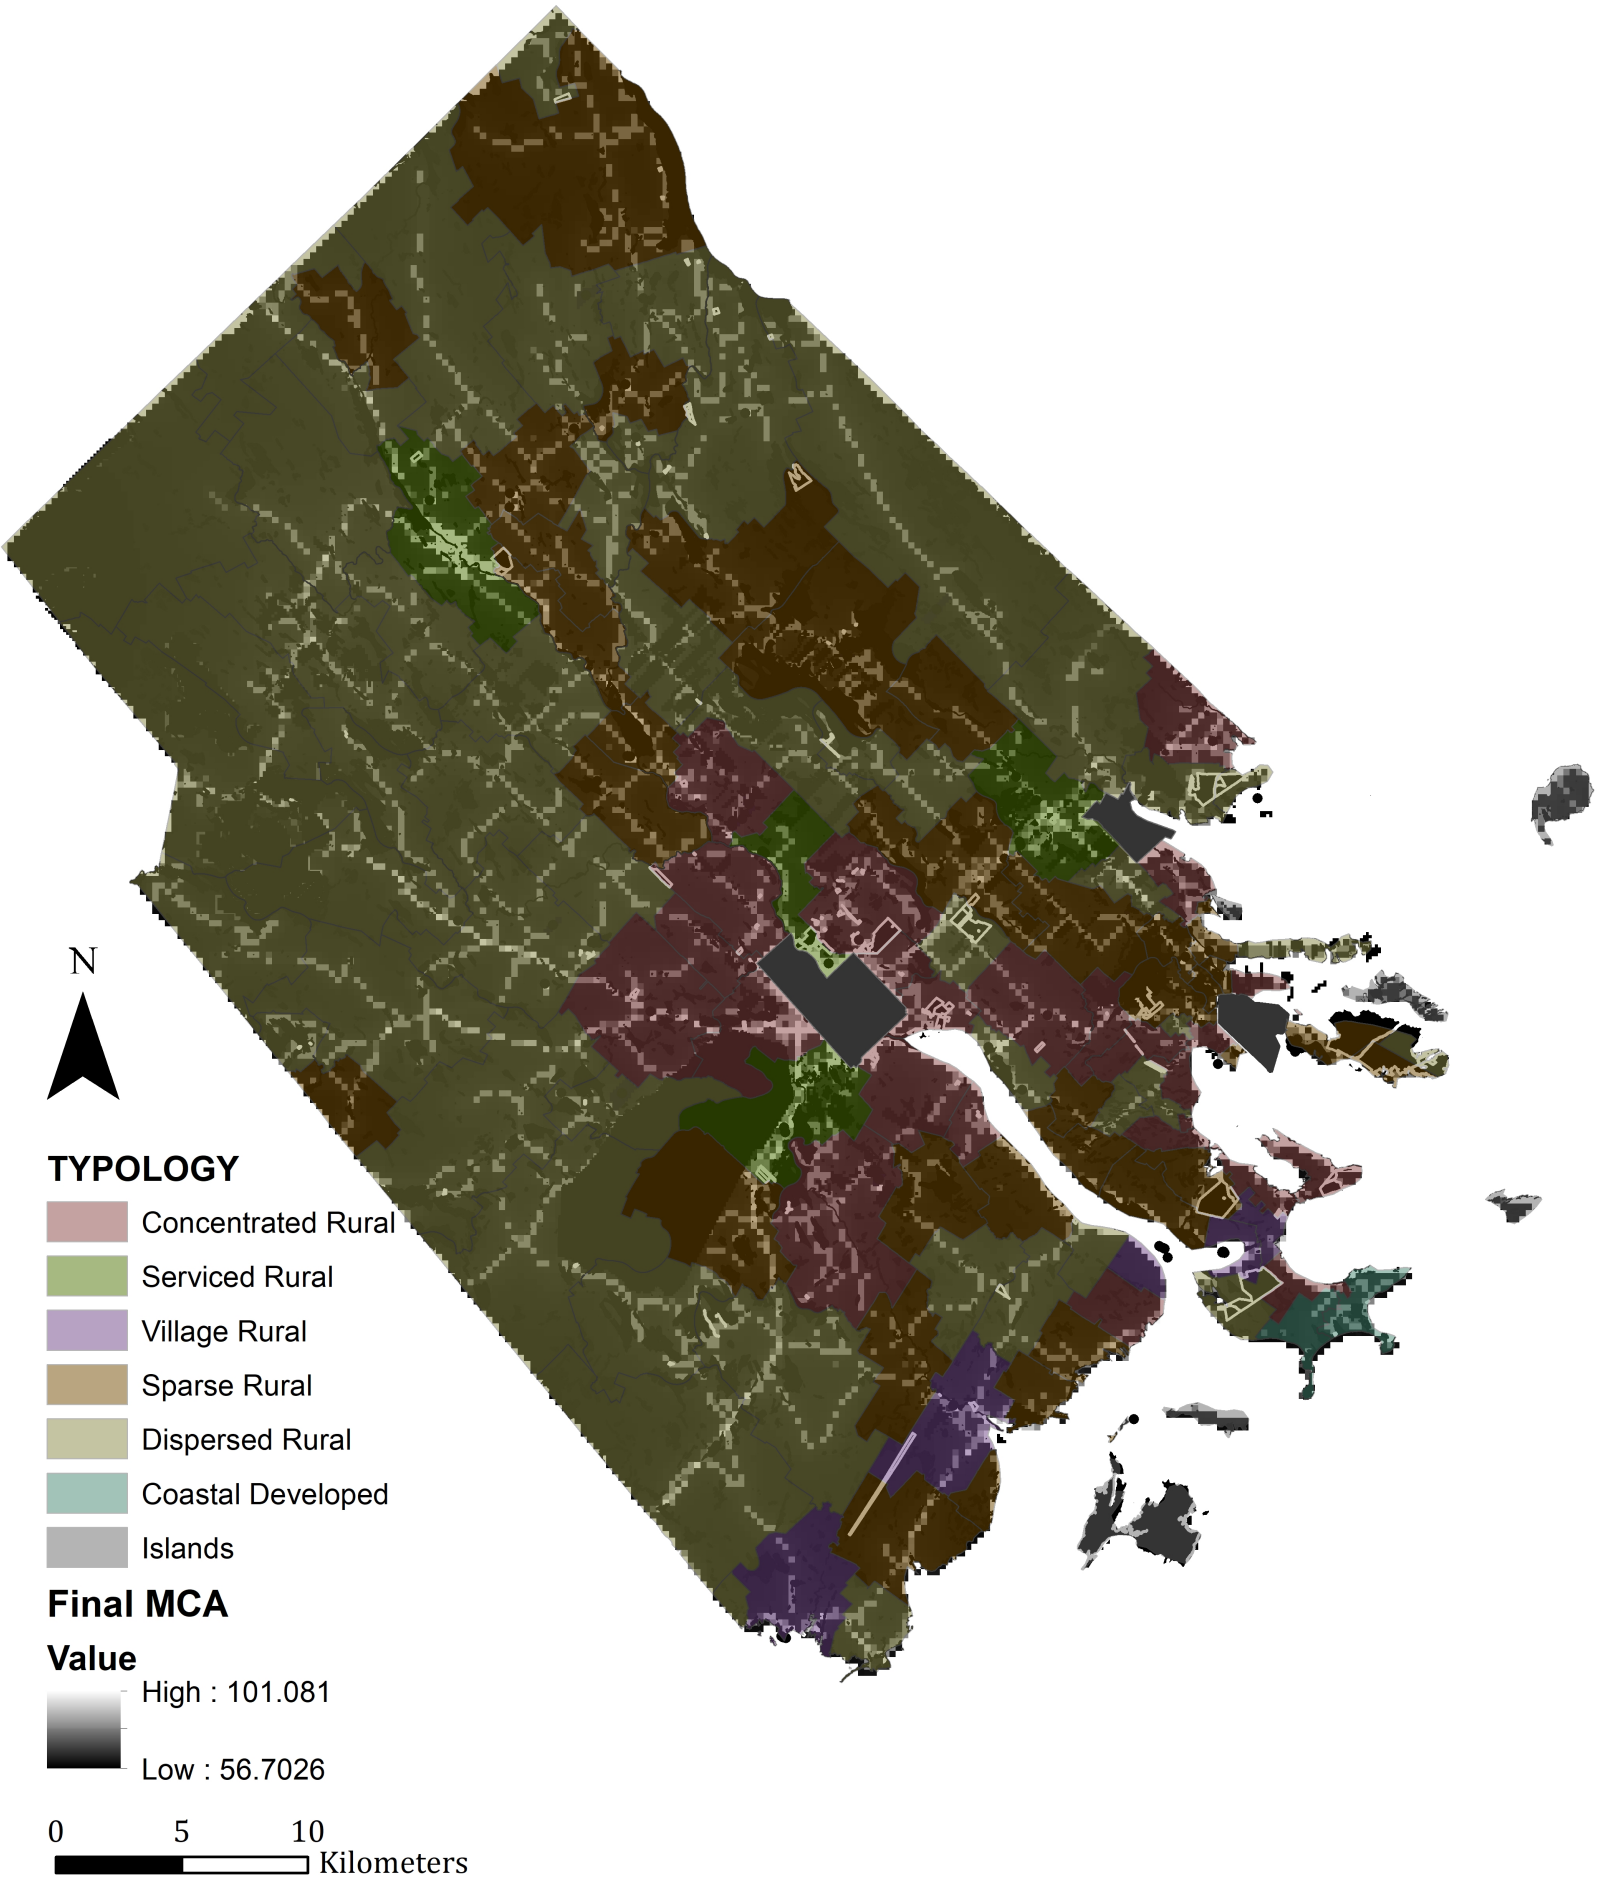

# Typologies and Civic Point Density

# Typologies and Opportunity Zones

# Typologies for the Municipality of the District of Lunenburg

# Final MCA for The Municipality of the District of Lunenburg

**Final MCA**

**Value**

High : 101.081

Low : 56.7026

0 5 10 Kilometers