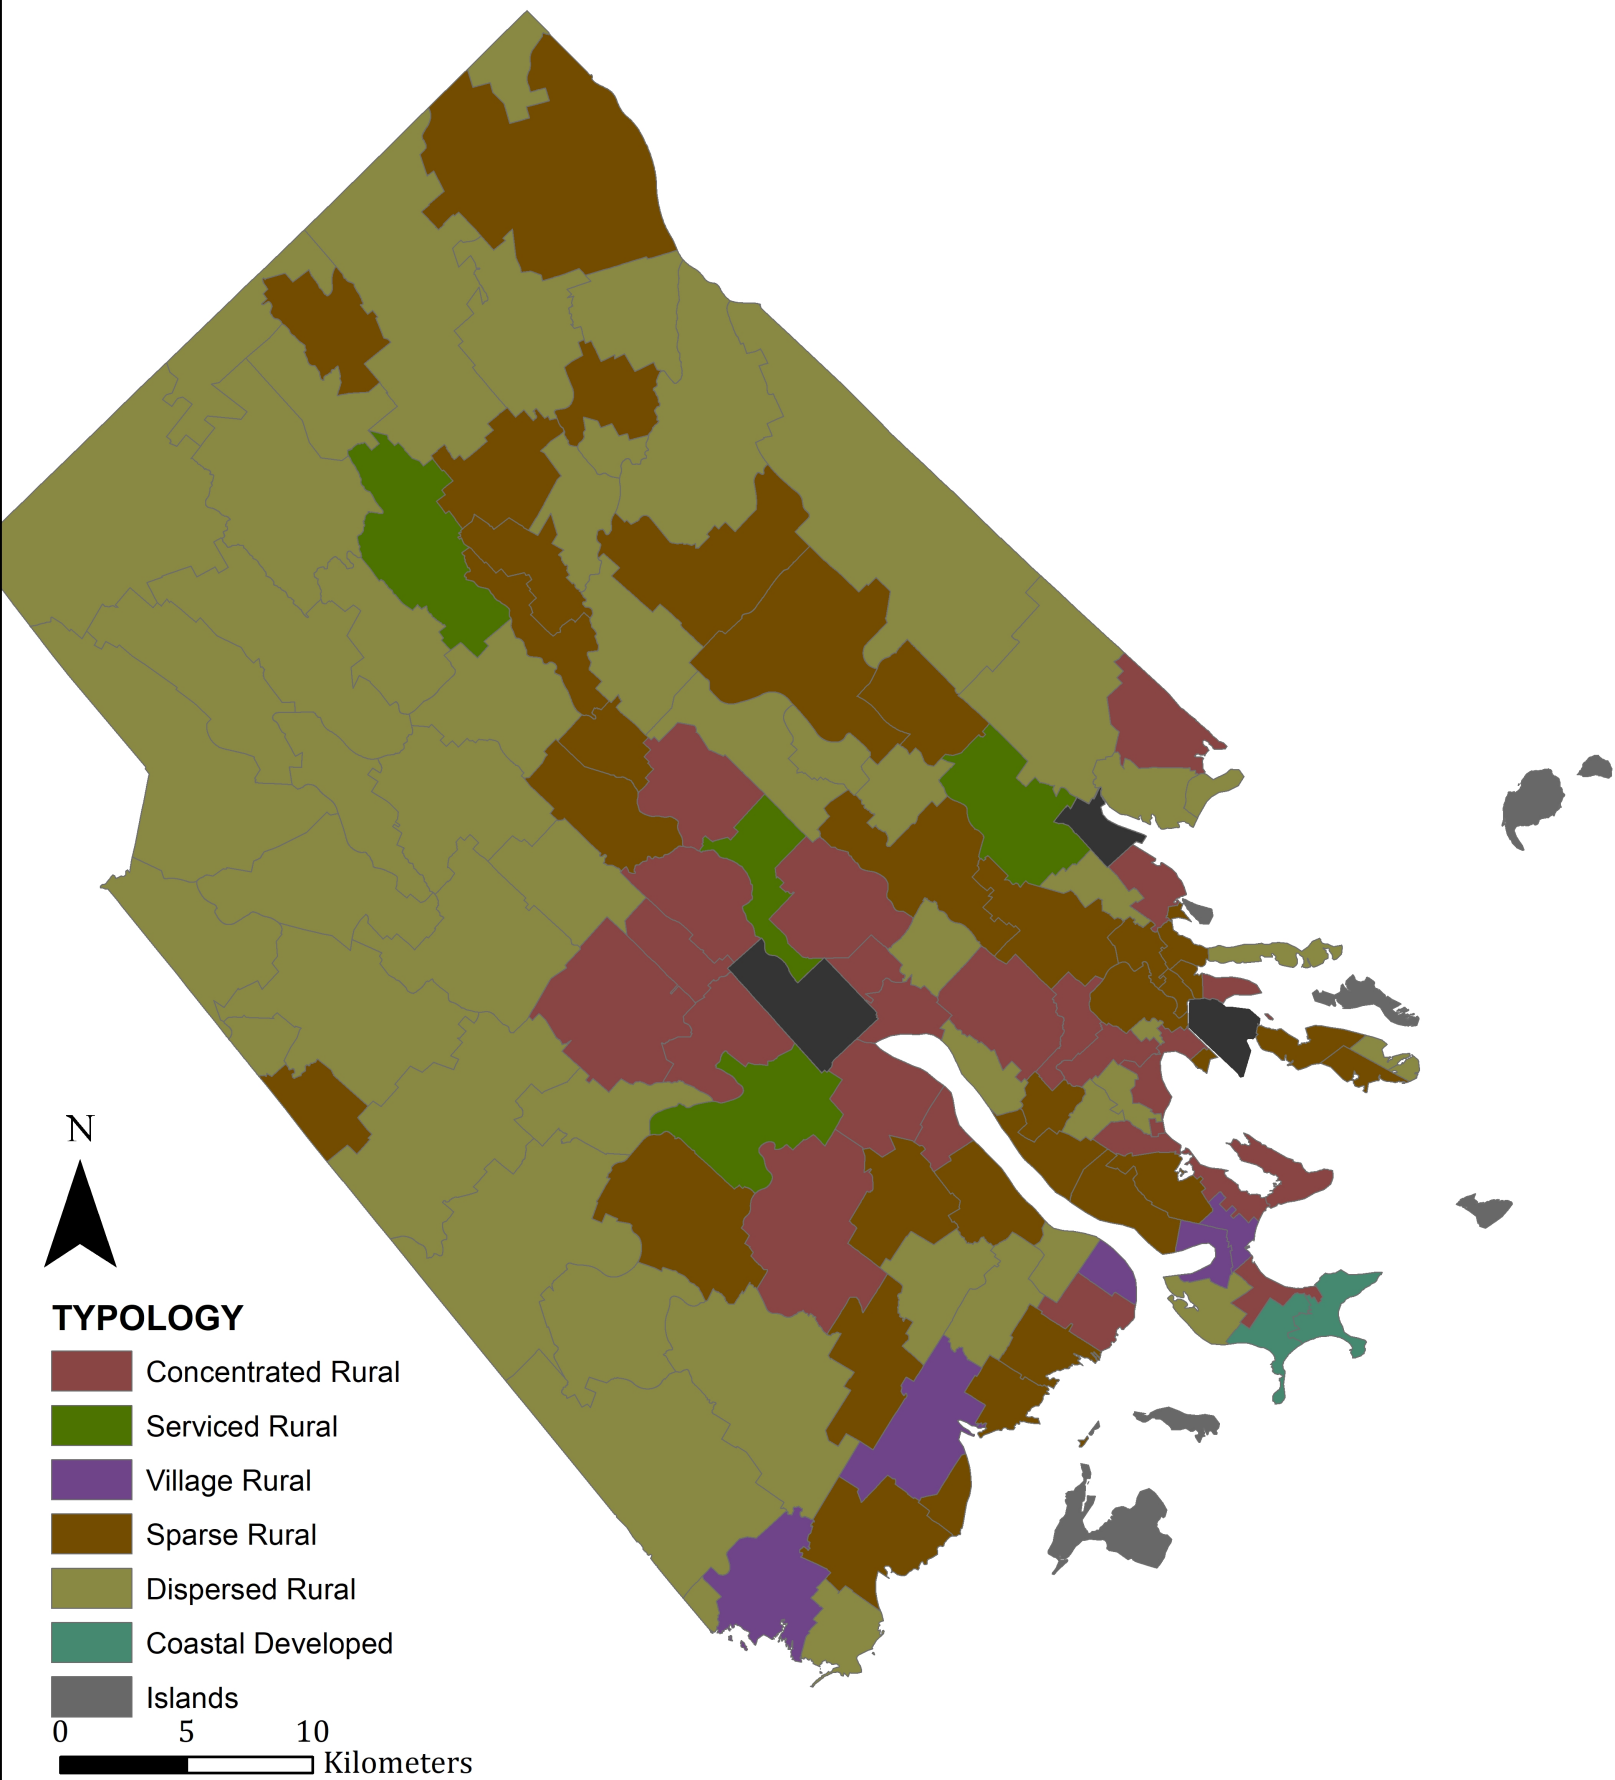

# Typologies and Civic Point Density

# Typologies and Opportunity Zones

# Typologies for the Municipality of the District of Lunenburg

# Final MCA for The Municipality of the District of Lunenburg

**Final MCA**

**Value**

High : 101.081

Low : 56.7026

0 5 10 Kilometers