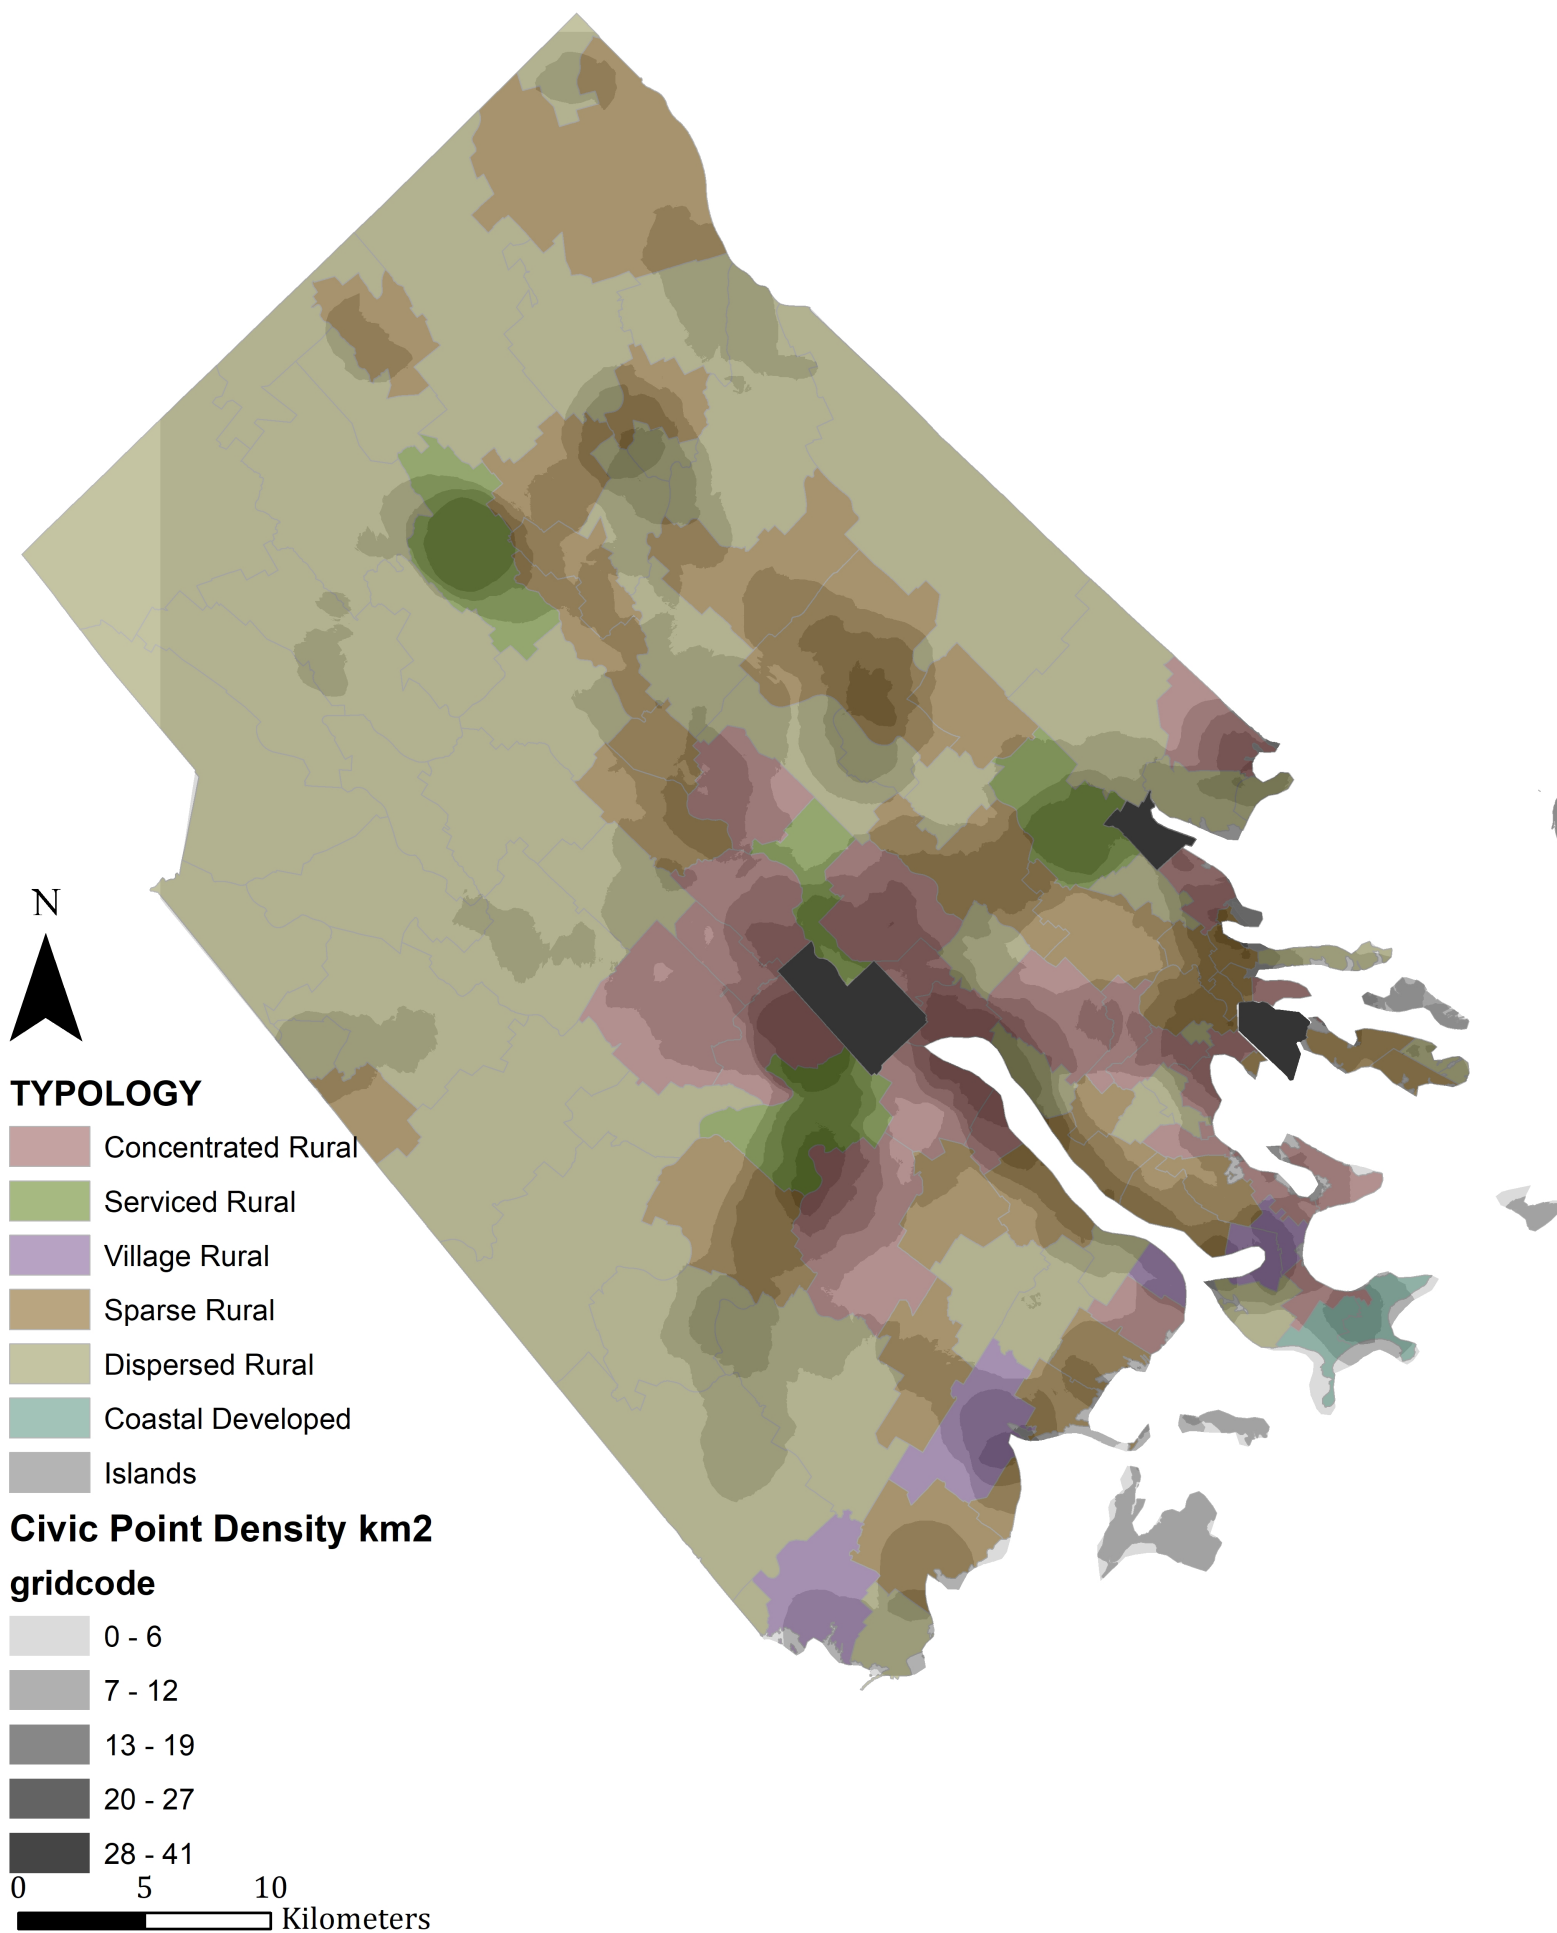

# Typologies and Civic Point Density

# Typologies and Opportunity Zones

# Typologies for the Municipality of the District of Lunenburg

# Final MCA for The Municipality of the District of Lunenburg

**Final MCA**

**Value**

High : 101.081

Low : 56.7026

0 5 10 Kilometers